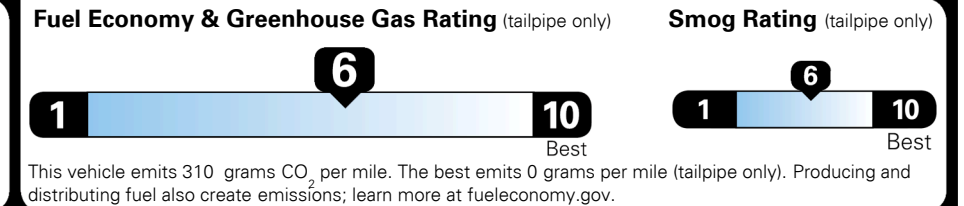

## EPA DOT Fuel Economy and Environment

Gasoline Vehicle

**You save \$0**  
 in fuel costs over 5 years compared to the average new vehicle.

Annual fuel cost  
**\$1,700**

Actual results will vary for many reasons, including driving conditions and how you drive and maintain your vehicle. The average new vehicle gets 29 MPG and costs \$8,500 to fuel over 5 years. Cost estimates are based on 15,000 miles per year at \$ 3.30 per gallon. MPGe is miles per gasoline gallon equivalent. Vehicle emissions are a significant cause of climate change and smog.