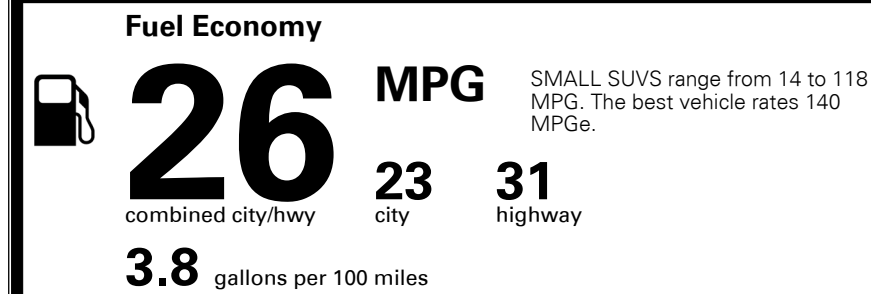

MANUFACTURER'S SUGGESTED RETAIL PRICE ▶

$ 34,590.00

COMPARE S FWD FEATURES

Added to/in place of standard LX FWD features

- 18" Alloy Wheels
- Roof Rails
- Highway Driving Assist
- Parking Distance Warning-Forward/Reverse
- Nav Smart Cruise Control-Curve w/Stop & Go
- Wireless Phone Charger
- SynTex Seating Material
- Power Adj. Driver's Seat w/ Power Lumbar
- Heated Front Seats
- Leather-Wrapped Steering Wheel & Shift Knob
- Dual-Zone Automatic Climate Control

ADDITIONAL INSTALLED EQUIPMENT:
(In addition to or in place of standard features)

- Cargo Net $60.00
- Cargo Cover $200.00
- Cargo Tray $120.00

MSRP INCLUDING OPTIONS

$ 34,970.00

INLAND FREIGHT AND HANDLING

$ 1,375.00

TOTAL MANUFACTURER'S SUGGESTED RETAIL PRICE ▶

$ 36,345.00

*Additional terms and conditions apply.

**Kia Connect may be currently unavailable for some Model Year 2022 and newer vehicles sold or purchased in Massachusetts; please see owners.kia.com for more information.

NOTE: When you purchase this vehicle, Kia America, Inc. collects personal information you provide to the dealership. For information on our collection and use of personal information and your rights, please see our Privacy Policy on www.kia.com.

TOTAL ADDITIONAL WEIGHT: 13.2

EPA DOT Fuel Economy and Environment

Gasoline Vehicle

You spend $500 more in fuel costs over 5 years compared to the average new vehicle.

Annual fuel cost $2,000