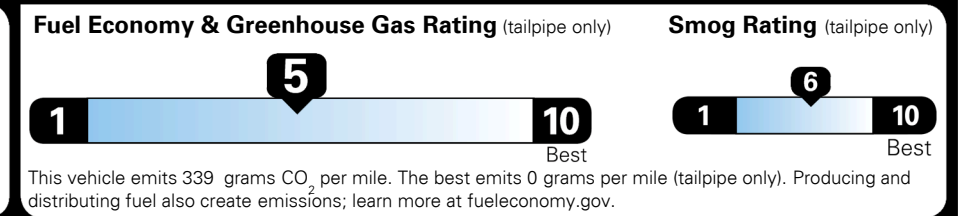

### EPA DOT Fuel Economy and Environment

Gasoline Vehicle

**You spend \$500 more in fuel costs over 5 years** compared to the average new vehicle.

**Annual fuel cost \$2,000**

Actual results will vary for many reasons, including driving conditions and how you drive and maintain your vehicle. The average new vehicle gets 28 MPG and costs \$9,500 to fuel over 5 years. Cost estimates are based on 15,000 miles per year at \$ 3.50 per gallon. MPGe is miles per gasoline gallon equivalent. Vehicle emissions are a significant cause of climate change and smog.